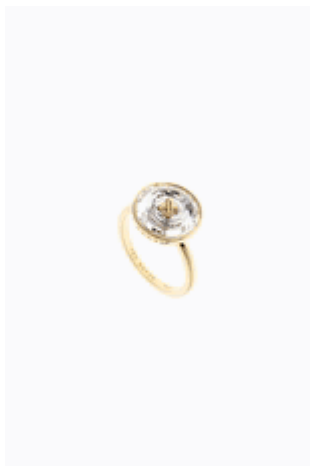

KINZAA: ENAMEL BREEZE RING SM ROSE
GOLD/BLACK
€49.00

TBJ1401-24-28ML

ROSILL: ROPE TWIST & PEARL COCKTAIL RING
ML ROSE GOLD/WHITE PEARL
€49.00

TBJ1401-24-28SM

ROSILL: ROPE TWIST & PEARL COCKTAIL RING
SM ROSE GOLD/WHITE PEARL
€49.00

TBJ1294-02-28ML

DORIANA TRIPLE PEARL RING ML
€55.00

TBJ1294-02-28SM

DORIANA TRIPLE PEARL RING SM
€55.00

TBJ1294-24-102ML

DORIANA TRIPLE PEARL RING ML
€55.00

TBJ1294-24-102SM

DORIANA TRIPLE PEARL RING SM
€55.00

TBJ1310-01-02ML

KERIANN CRYSTAL BUTTON RING ML
€55.00

TBJ1310-01-02SM

KERIANN CRYSTAL BUTTON RING SM
€55.00

TBJ1310-02-02ML

KERIANN CRYSTAL BUTTON RING ML
€55.00

TBJ1310-02-02SM
KERIANN CRYSTAL BUTTON RING SM
€55.00

TBJ462-24-199ML
Size O 55 JACKIE JEWEL STACK RING ML
€59.00

TBJ462-24-199SM
Size M 53 JACKIE JEWEL STACK RING SM
€59.00

TBJ462-24-224ML
JACKIE JEWEL STACK RING ML
€59.00

TBJ462-24-224SM
JACKIE JEWEL STACK RING SM
€59.00