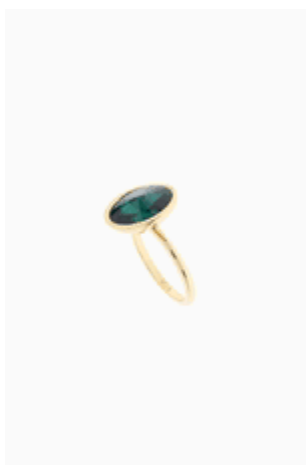

TBJ1320-02-03ML
GINNIEE TINY GEOMETRIC BOW RING ML
€35.00

TBJ1320-02-03SM
GINNIEE TINY GEOMETRIC BOW RING SM
€35.00

TBJ1320-24-03ML
GINNIEE TINY GEOMETRIC BOW RING ML
€35.00

TBJ1402-24-28ML
ROSLEIA: ROPE TWIST & SOLITAIRE PEARL
RING ML ROSE GOLD/WHITE PEARL
€35.00

TBJ1402-24-28SM

ROSLEIA: ROPE TWIST & SOLITAIRE PEARL
RING SM ROSE GOLD/WHITE PEARL
€35.00

TBJ1448-24-03SM

HASEE: CONFETTI HEART RING SM ROSE
GOLD
€35.00

TBJ1159-01-02ML

RADA RIVOLI CRYSTAL RING
€39.00

TBJ1159-01-02SM

RADA RIVOLI CRYSTAL RING
€39.00

TBJ1159-02-149ML

RADA RIVOLI CRYSTAL RING ML
€39.00

TBJ1159-02-149SM

RADA RIVOLI CRYSTAL RING SM
€39.00

TBJ1159-02-222ML

RADA RIVOLI CRYSTAL RING ML
€39.00

TBJ1159-02-222SM