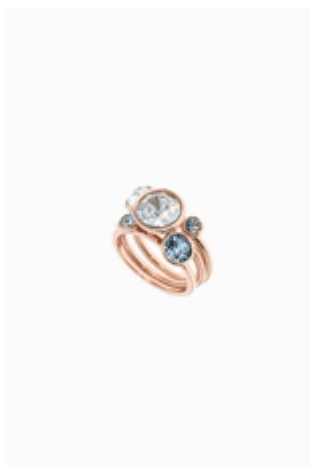

TBJ1310-01-02ML

KERIANN CRYSTAL BUTTON RING ML
€55.00

TBJ1310-01-02SM

KERIANN CRYSTAL BUTTON RING SM
€55.00

TBJ1310-02-02ML

KERIANN CRYSTAL BUTTON RING ML
€55.00

TBJ1310-02-02SM
KERIANN CRYSTAL BUTTON RING SM
€55.00

TBJ1310-24-02ML
KERIANN CRYSTAL BUTTON RING ML
€55.00

TBJ1310-24-02SM
KERIANN CRYSTAL BUTTON RING SM
€55.00

TBJ1317-01-02ML
CADYNA: CONCENTRIC CRYSTAL RING ML
€55.00

TBJ1317-24-02ML
CADYNA: CONCENTRIC CRYSTAL RING ML
€55.00

TBJ462-24-199ML
Size O 55 JACKIE JEWEL STACK RING ML
€59.00

TBJ462-24-199SM
Size M 53 JACKIE JEWEL STACK RING SM
€59.00

TBJ462-24-224ML
JACKIE JEWEL STACK RING ML
€59.00

TBJ462-24-224SM
JACKIE JEWEL STACK RING SM
€59.00