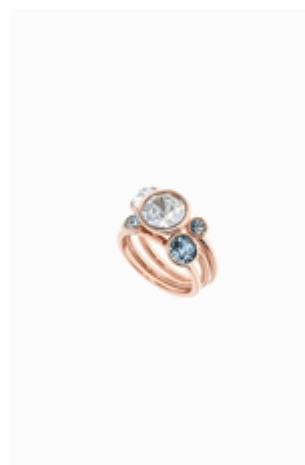

TBJ1310-01-02ML

KERIANN CRYSTAL BUTTON RING ML
€55.00

TBJ1310-01-02SM

KERIANN CRYSTAL BUTTON RING SM
€55.00

TBJ1310-02-02ML

KERIANN CRYSTAL BUTTON RING ML
€55.00

TBJ1310-02-02SM
KERIANN CRYSTAL BUTTON RING SM
€55.00

TBJ1310-24-02ML
KERIANN CRYSTAL BUTTON RING ML
€55.00

TBJ1310-24-02SM
KERIANN CRYSTAL BUTTON RING SM
€55.00

TBJ1317-01-02ML
CADYNA: CONCENTRIC CRYSTAL RING ML
€55.00

TBJ1317-24-02ML
CADYNA: CONCENTRIC CRYSTAL RING ML
€55.00

TBJ462-24-199ML
Size O 55 JACKIE JEWEL STACK RING ML
€59.00

TBJ462-24-199SM
Size M 53 JACKIE JEWEL STACK RING SM
€59.00

TBJ462-24-224ML
JACKIE JEWEL STACK RING ML
€59.00

TBJ462-24-224SM
JACKIE JEWEL STACK RING SM
€59.00